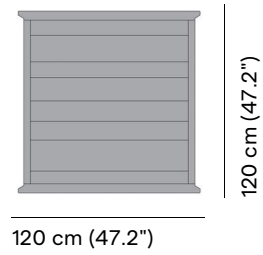

Technical drawing

Maintenance

To maintain and protect your Manutti pieces, we've developed a series of products that will guarantee their extended lifespan and your carefree enjoyment for many years to come.

- [Manutti Care line kit](#)
- [Cushion Boxes](#)
- [Protective Covers](#)